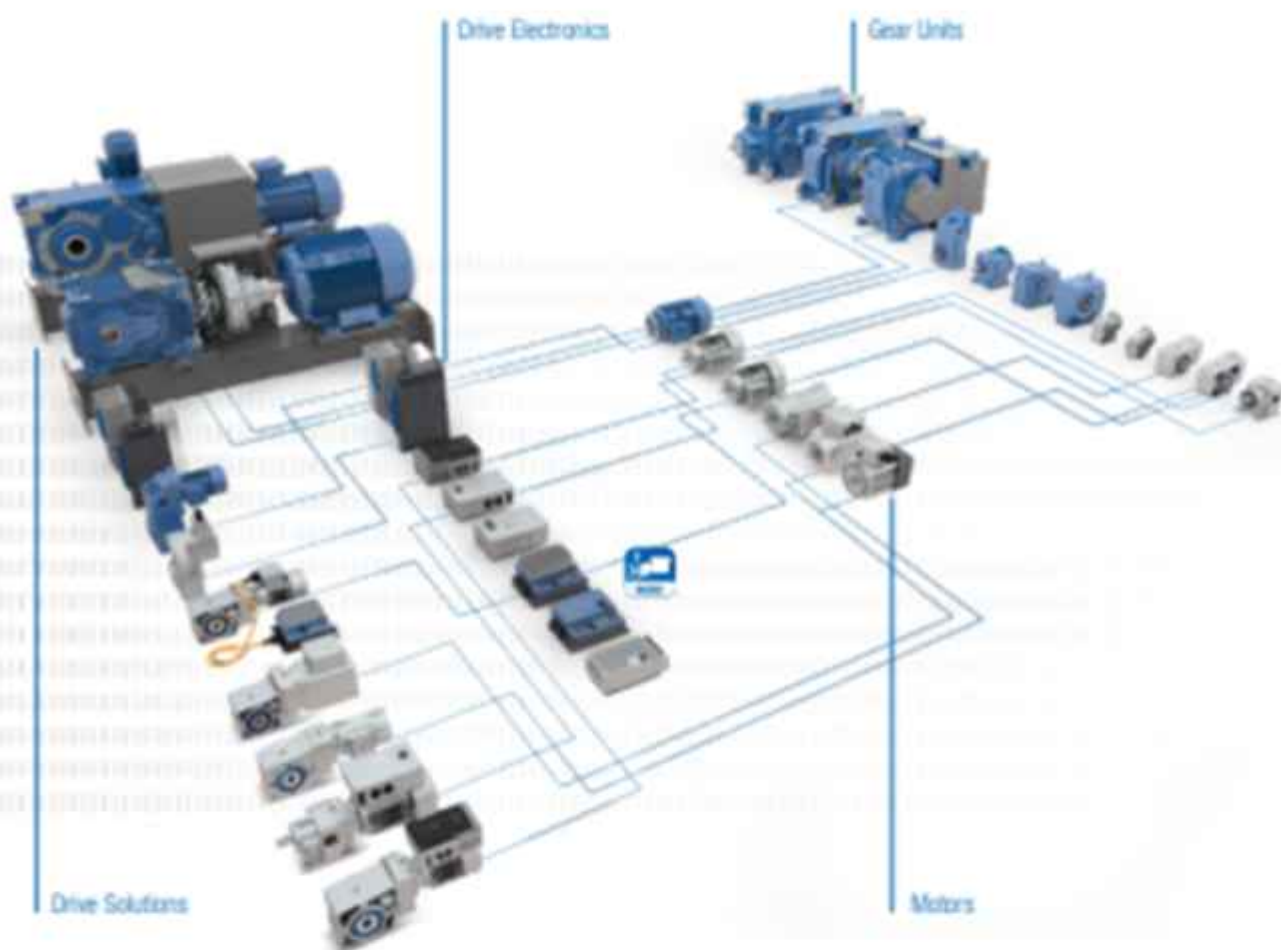

Etanorm

Etabloc

Amarex KRT

Sewatec

Etanorm SYT

**Movitec - New Generation  
High-pressure in-line pump**

www.ksb.com

- NORD GEARMOTOR
- NORD INDUSTRIAL GEARBOX
- NORD INVERTER AND MOTOR STARTER

**AUTHORIZED  
CHANNEL  
PARTNERS**

Industrial gear units

Geared motors

Frequency inverters and motor starters

**DESMI**

**INTERNAL GEAR PUMPS & MARINE PUMPS**

ROTAMP 50

ROTAMP 60